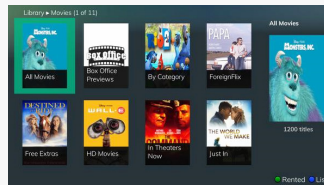

On Demand

Instant access to a variety of FREE Movies and TV Shows.